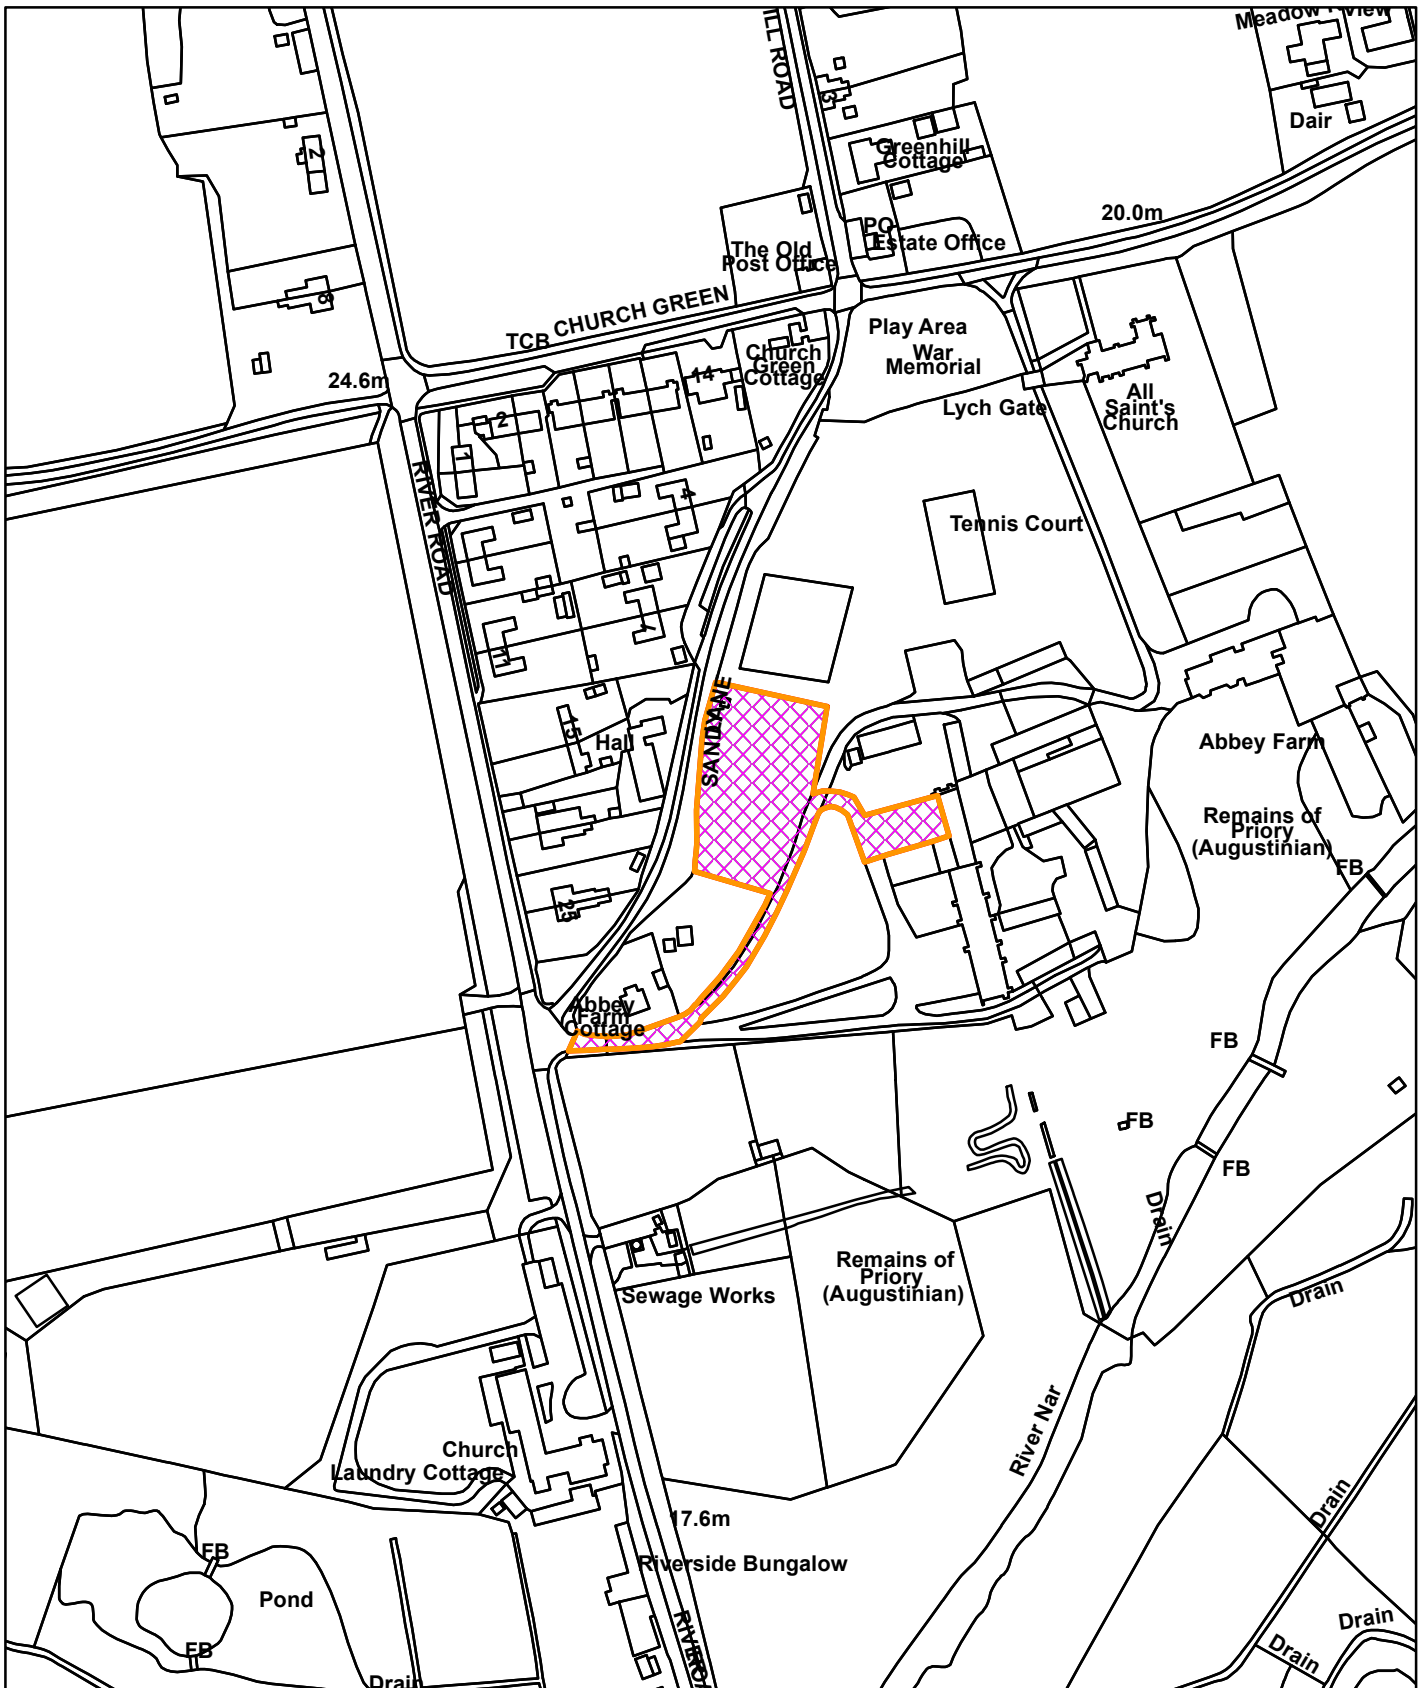

22/00910/F

Abbey Farm, River Road, West Acre, PE32 1UA

© Crown copyright and database rights 2022
Ordnance Survey 100024314

26/10/2022